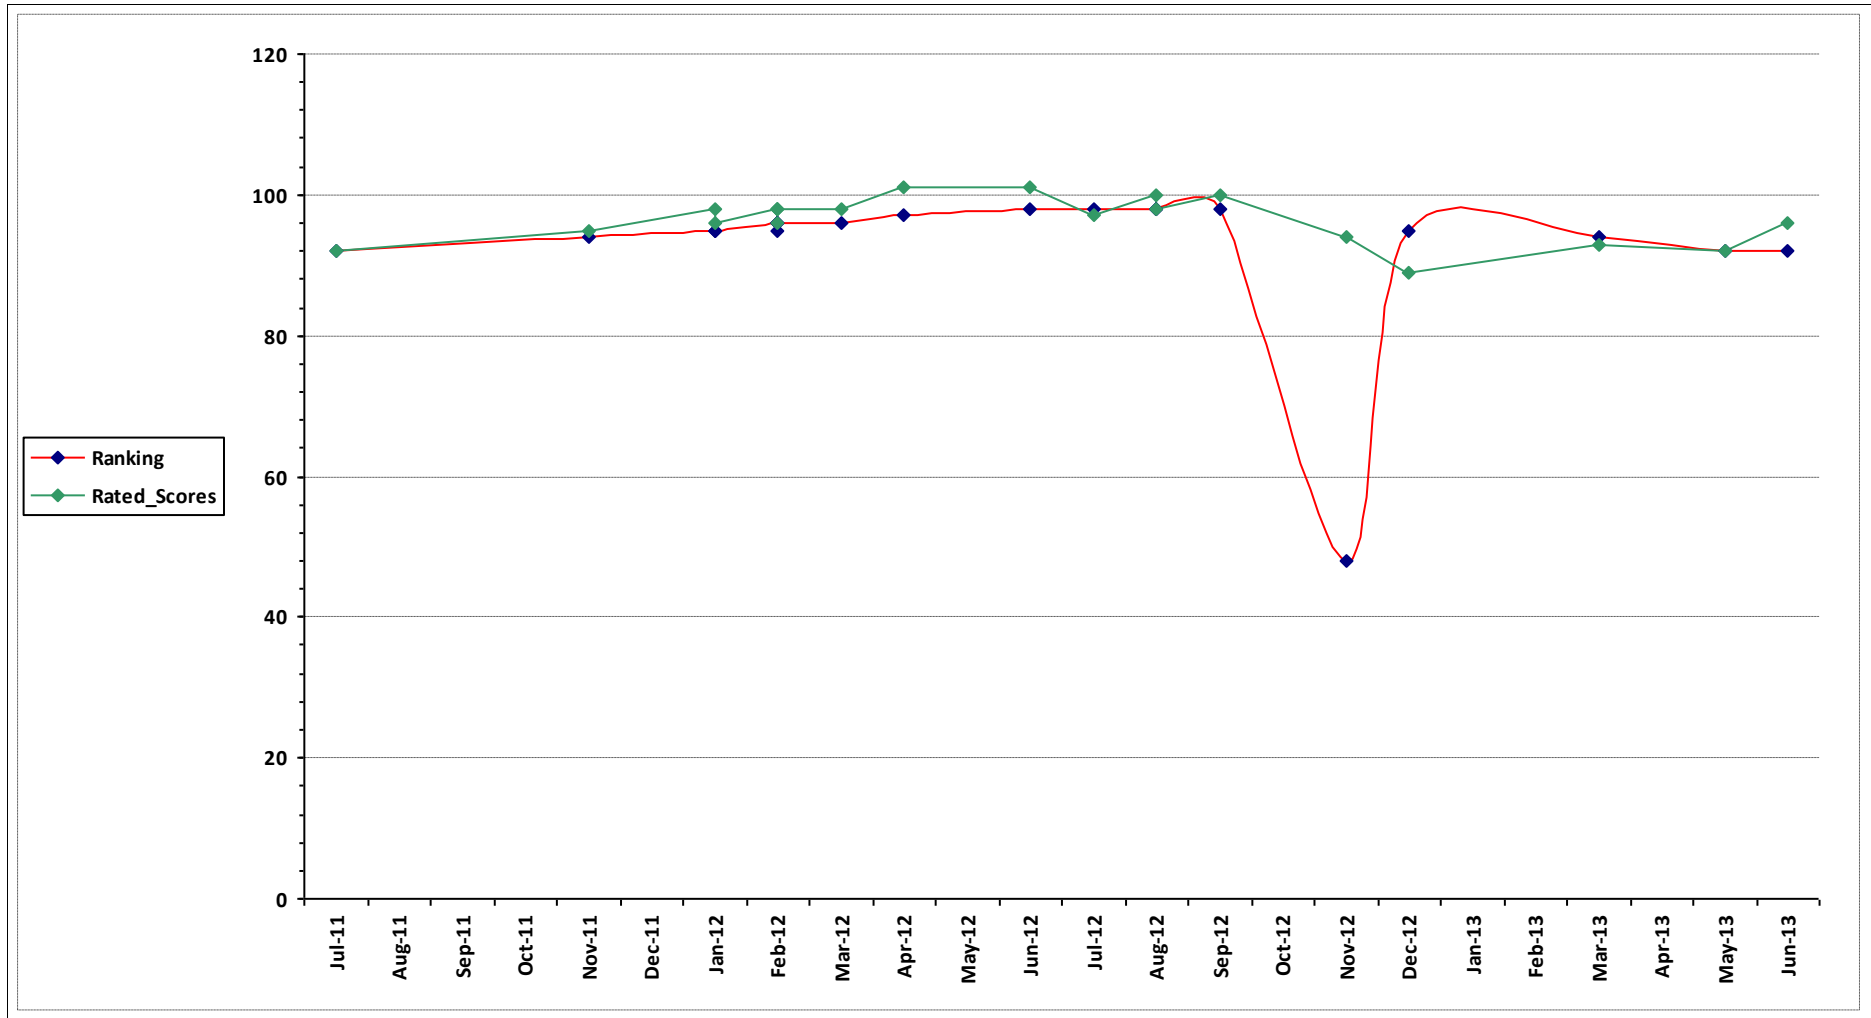

Name: Tap, Rob

Name: Taylor, Kahlee

Name: White-Murphy, Willi