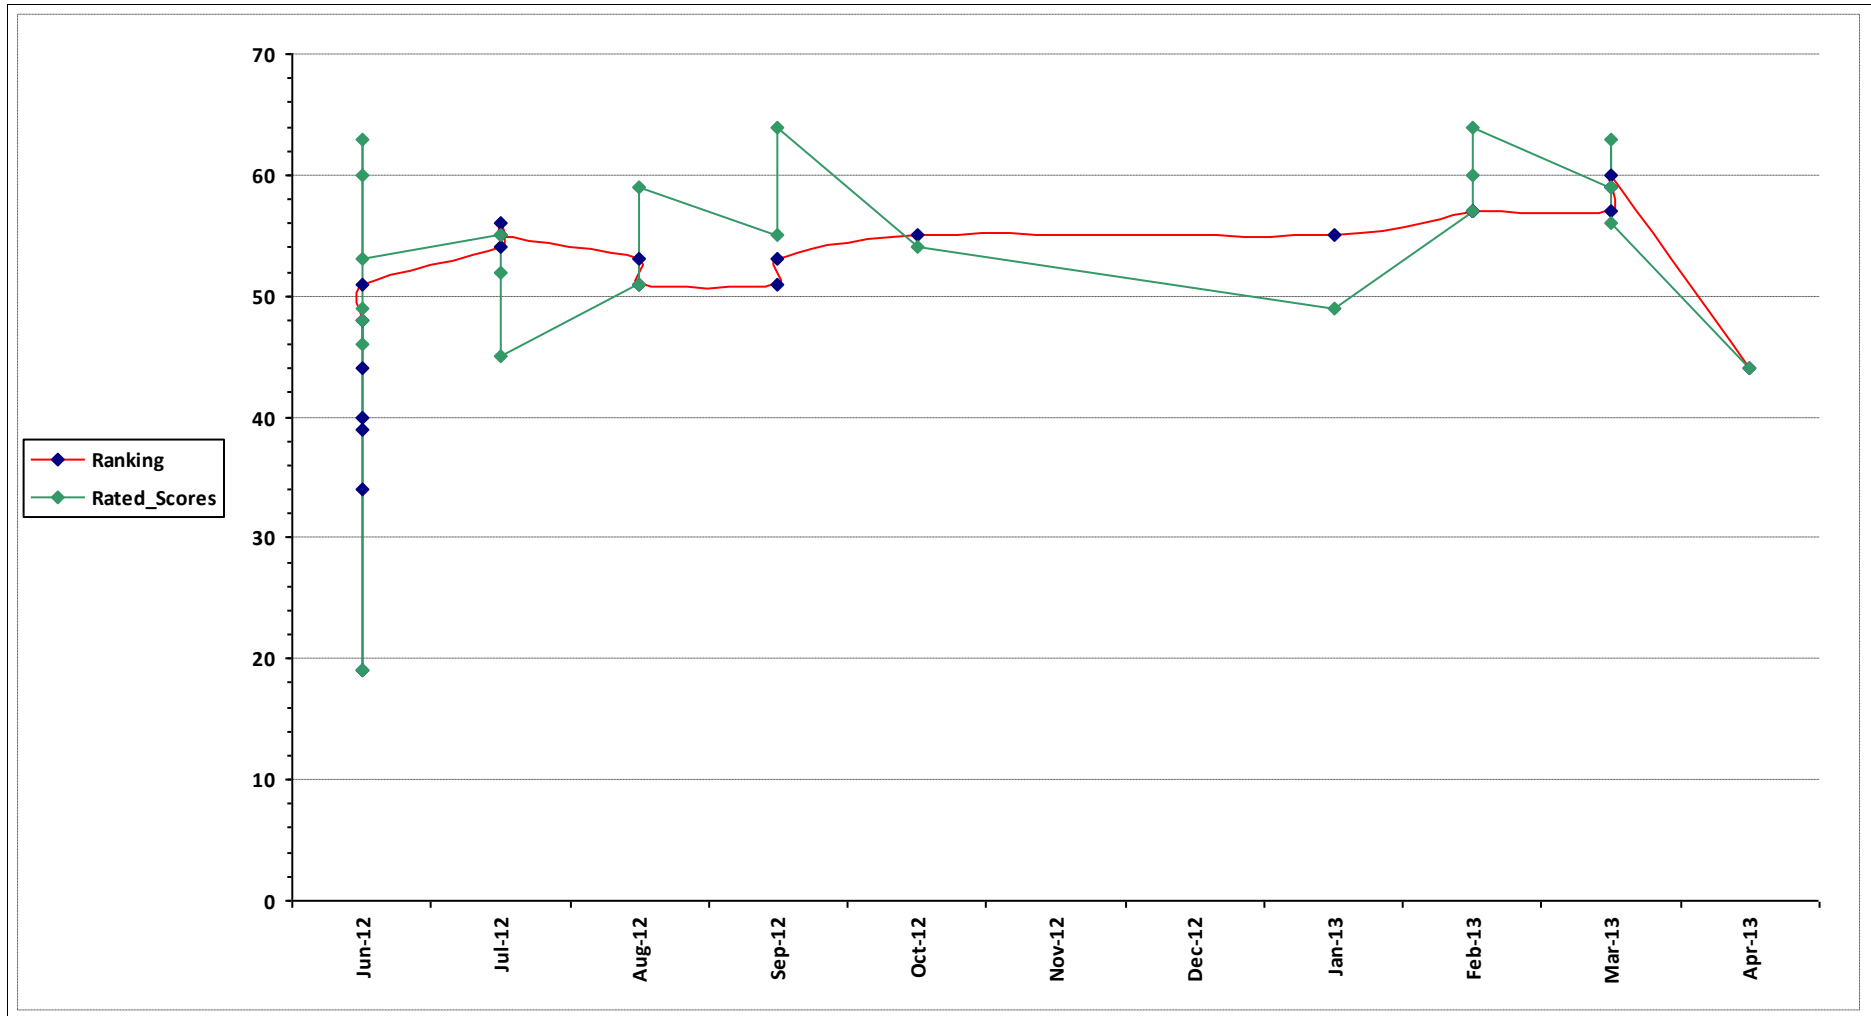

Name: Reed, Joel