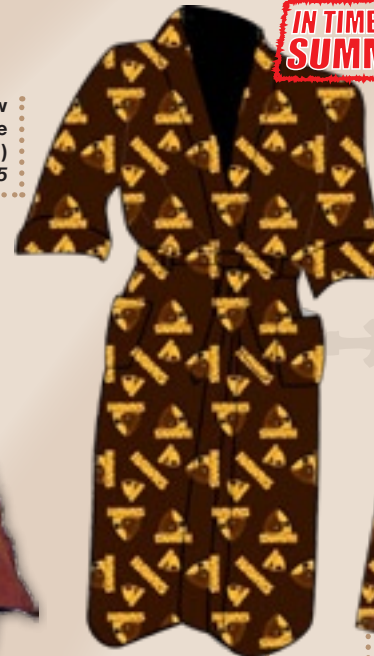

Ralphie Bear
(2958) \$19.95

Boxer Shorts (1200)
\$19.95
Adult Sizes: S - 2XL
Youth Sizes: 10, 12

**IN TIME FOR
SUMMER**

Sleeping Bag
(2961) \$49.95

Pillow
Case
(2431)
\$12.95

Doona Cover & Pillowslip
Single (2420) \$59.95 - 1 pillowslip
Double (2421) \$79.95 - 2 pillowslips
Queen (2422) \$89.95 - 2 pillowslips