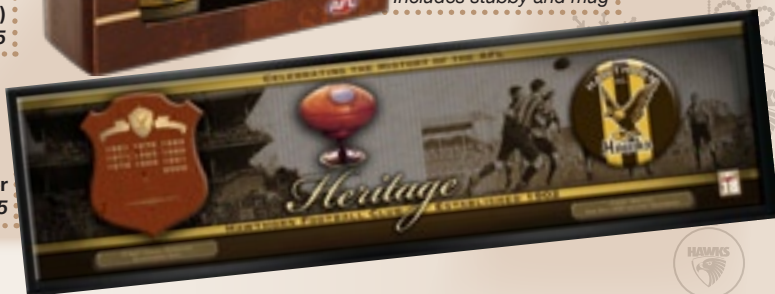

Heritage Pack (2802) $19.95
Includes stubby and mug

Heritage Bar Runner (2817) $39.95