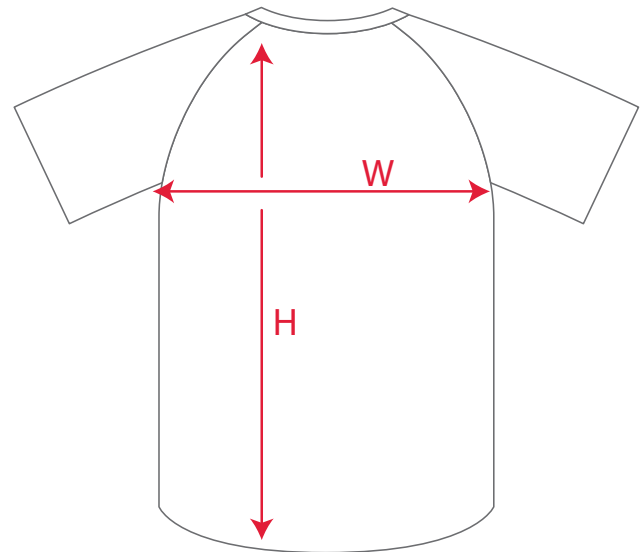

T-SHIRT: CHAMP T

GAME DAY
APPAREL

CATEGORY: OFF-FIELD GARMENT

PATTERN REF.: **CHAMP T**

GENDER: UNISEX

SUB REF.: **CHAMP T**

SLEEVES: RAGLAN SET IN
 SHORT LONG WITH CUFFS

ROUND NECK

TRIM: 34mm 55mm

VISUAL:

FRONT

BACK

CONSTITUTION: 1pc trim (1x neck)
 4pc body (1x front, 1x back, 2x sleeves)

SIZE CHART

KIDS

SIZE				8	10	12	14	
Width (W) in mm				428	456	476	506	
Height (H) in mm				541	553	572	580	

ADULTS

SIZE	XS	S	M	L	XL			
Width (W) in mm	515	537	562	586	614			
Height (H) in mm	628	658	673	693	717			