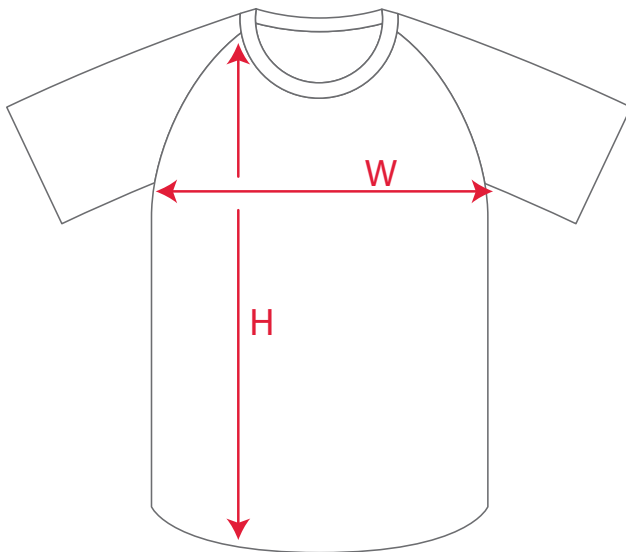

T-SHIRT: CHAMP T

GAME DAY
APPAREL

CATEGORY: OFF-FIELD GARMENT

PATTERN REF.: **CHAMP T**

GENDER: UNISEX

SUB REF.: **CHAMP T**

SLEEVES: RAGLAN SET IN
 SHORT LONG WITH CUFFS

ROUND NECK

TRIM: 34mm 55mm

VISUAL:

FRONT

BACK

CONSTITUTION: 1pc trim (1x neck)
 4pc body (1x front, 1x back, 2x sleeves)

SIZE CHART

KIDS

SIZE				8	10	12	14	
Width (W) in mm				428	456	476	506	
Height (H) in mm				541	553	572	580	

ADULTS

SIZE	XS	S	M	L	XL			
Width (W) in mm	515	537	562	586	614			
Height (H) in mm	628	658	673	693	717			