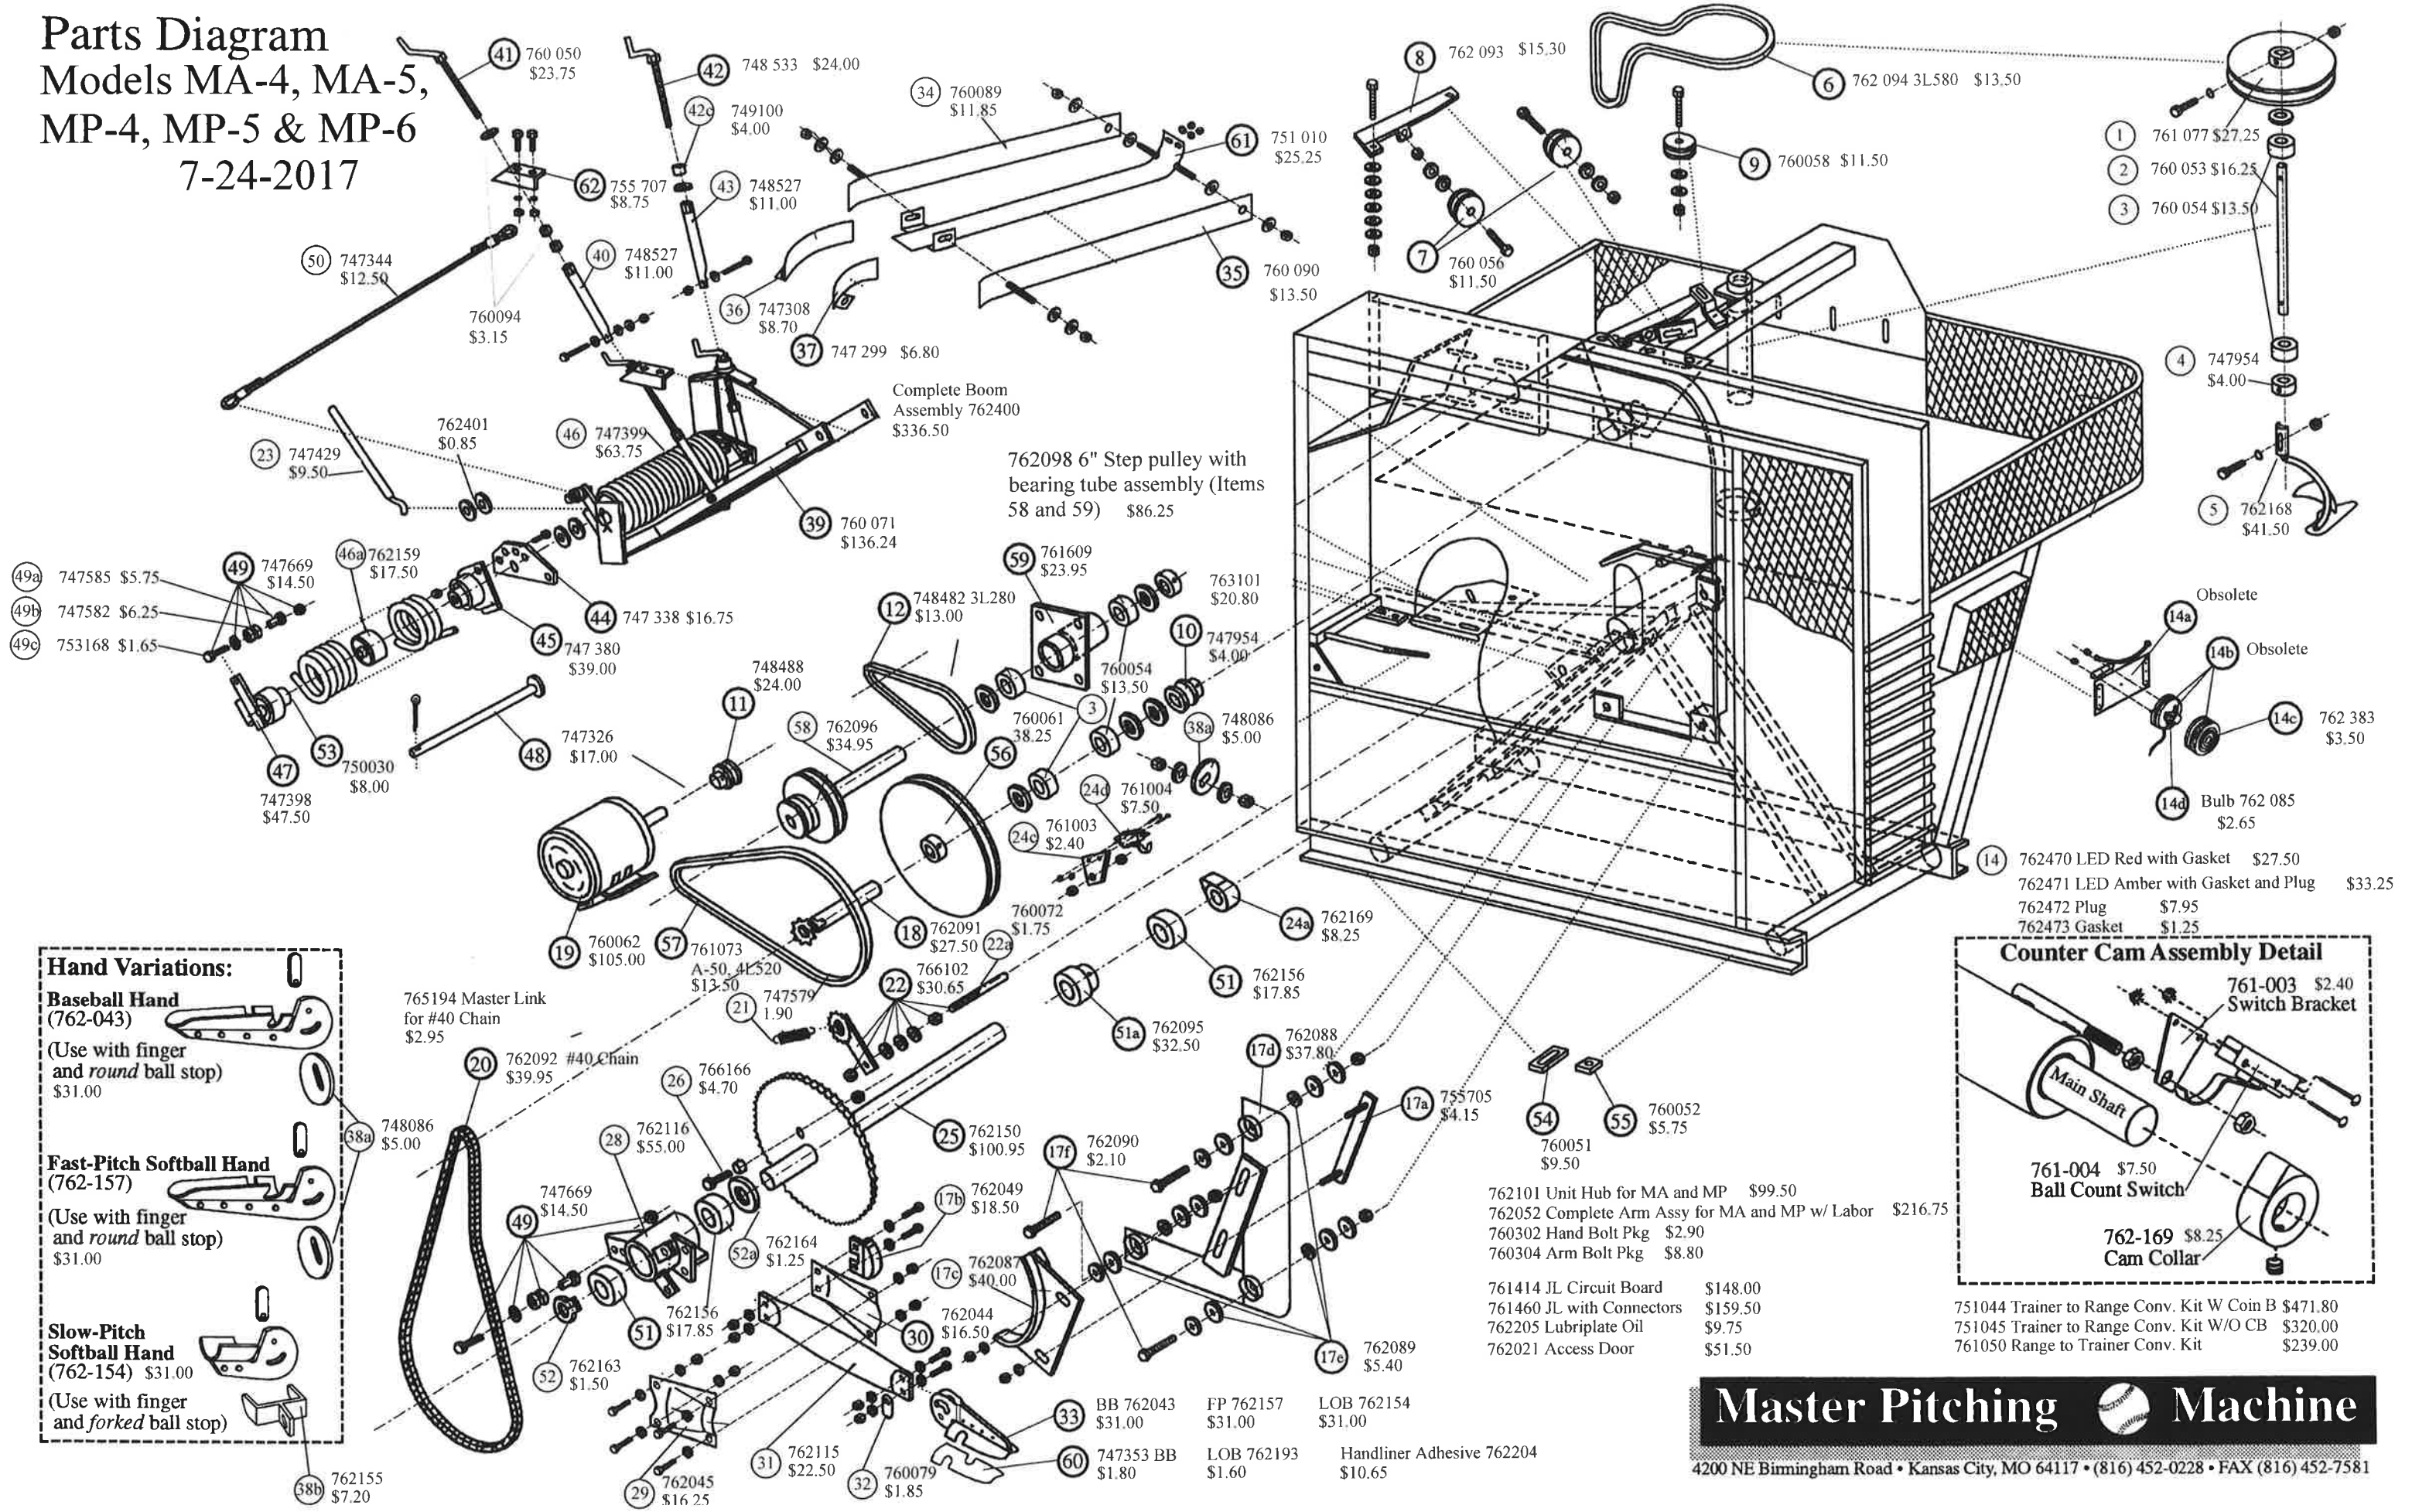

Parts Diagram

Models MA-4, MA-5, MP-4, MP-5 & MP-6

7-24-2017

- (49a) 747585 $5.75
- (49b) 747582 $6.25
- (49c) 753168 $1.65
- (49) 747669 $14.50
- (46a) 762159 $17.50
- (47) 747398 $47.50
- (53) 750030 $8.00

Hand Variations:

Baseball Hand (762-043)
(Use with finger and round ball stop)
$31.00

Fast-Pitch Softball Hand (762-157)
(Use with finger and round ball stop)
$31.00

Slow-Pitch Softball Hand (762-154) $31.00
(Use with finger and forked ball stop)

765194 Master Link for #40 Chain $2.95

#40 Chain $39.95

Complete Boom Assembly 762400
$336.50

762098 6" Step pulley with bearing tube assembly (Items 58 and 59)
$86.25

- 762101 Unit Hub for MA and MP $99.50
- 762052 Complete Arm Assy for MA and MP w/ Labor $216.75
- 760302 Hand Bolt Pkg $2.90
- 760304 Arm Bolt Pkg $8.80

- 761414 JL Circuit Board $148.00
- 761460 JL with Connectors $159.50
- 762205 Lubriplate Oil $9.75
- 762021 Access Door $51.50

- BB 762043 $31.00
- FP 762157 $31.00
- LOB 762154 $31.00
- 762115 $22.50
- 762045 $16.25
- 760079 $1.85
- 747353 BB $1.80
- LOB 762193 $1.60
- Handliner Adhesive 762204 $10.65

Counter Cam Assembly Detail

761-003 $2.40 Switch Bracket

Main Shaft

761-004 $7.50 Ball Count Switch

762-169 $8.25 Cam Collar

- 751044 Trainer to Range Conv. Kit W Coin B $471.80
- 751045 Trainer to Range Conv. Kit W/O CB $320.00
- 761050 Range to Trainer Conv. Kit $239.00