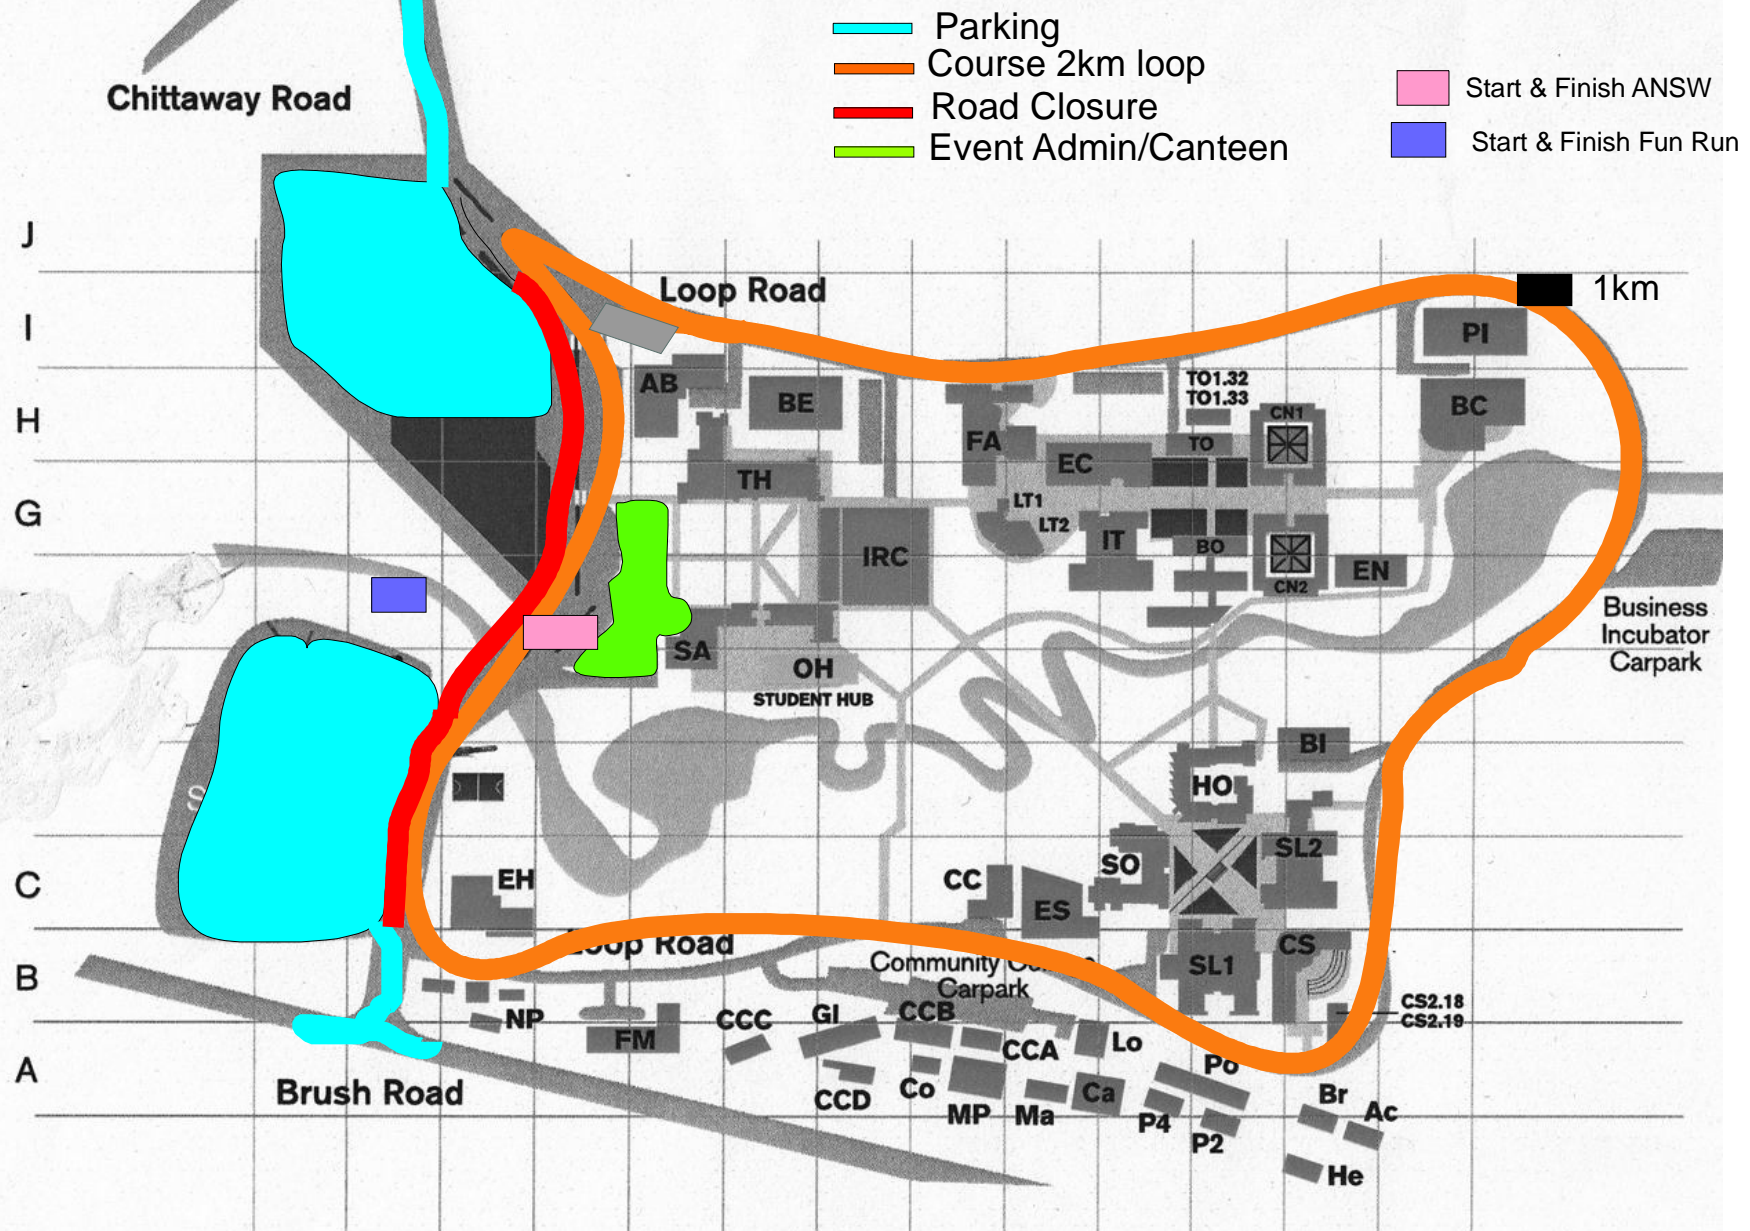

Central Coast campus - Ourimbah

ANSW STATE ROAD RELAYS 7th July 2012