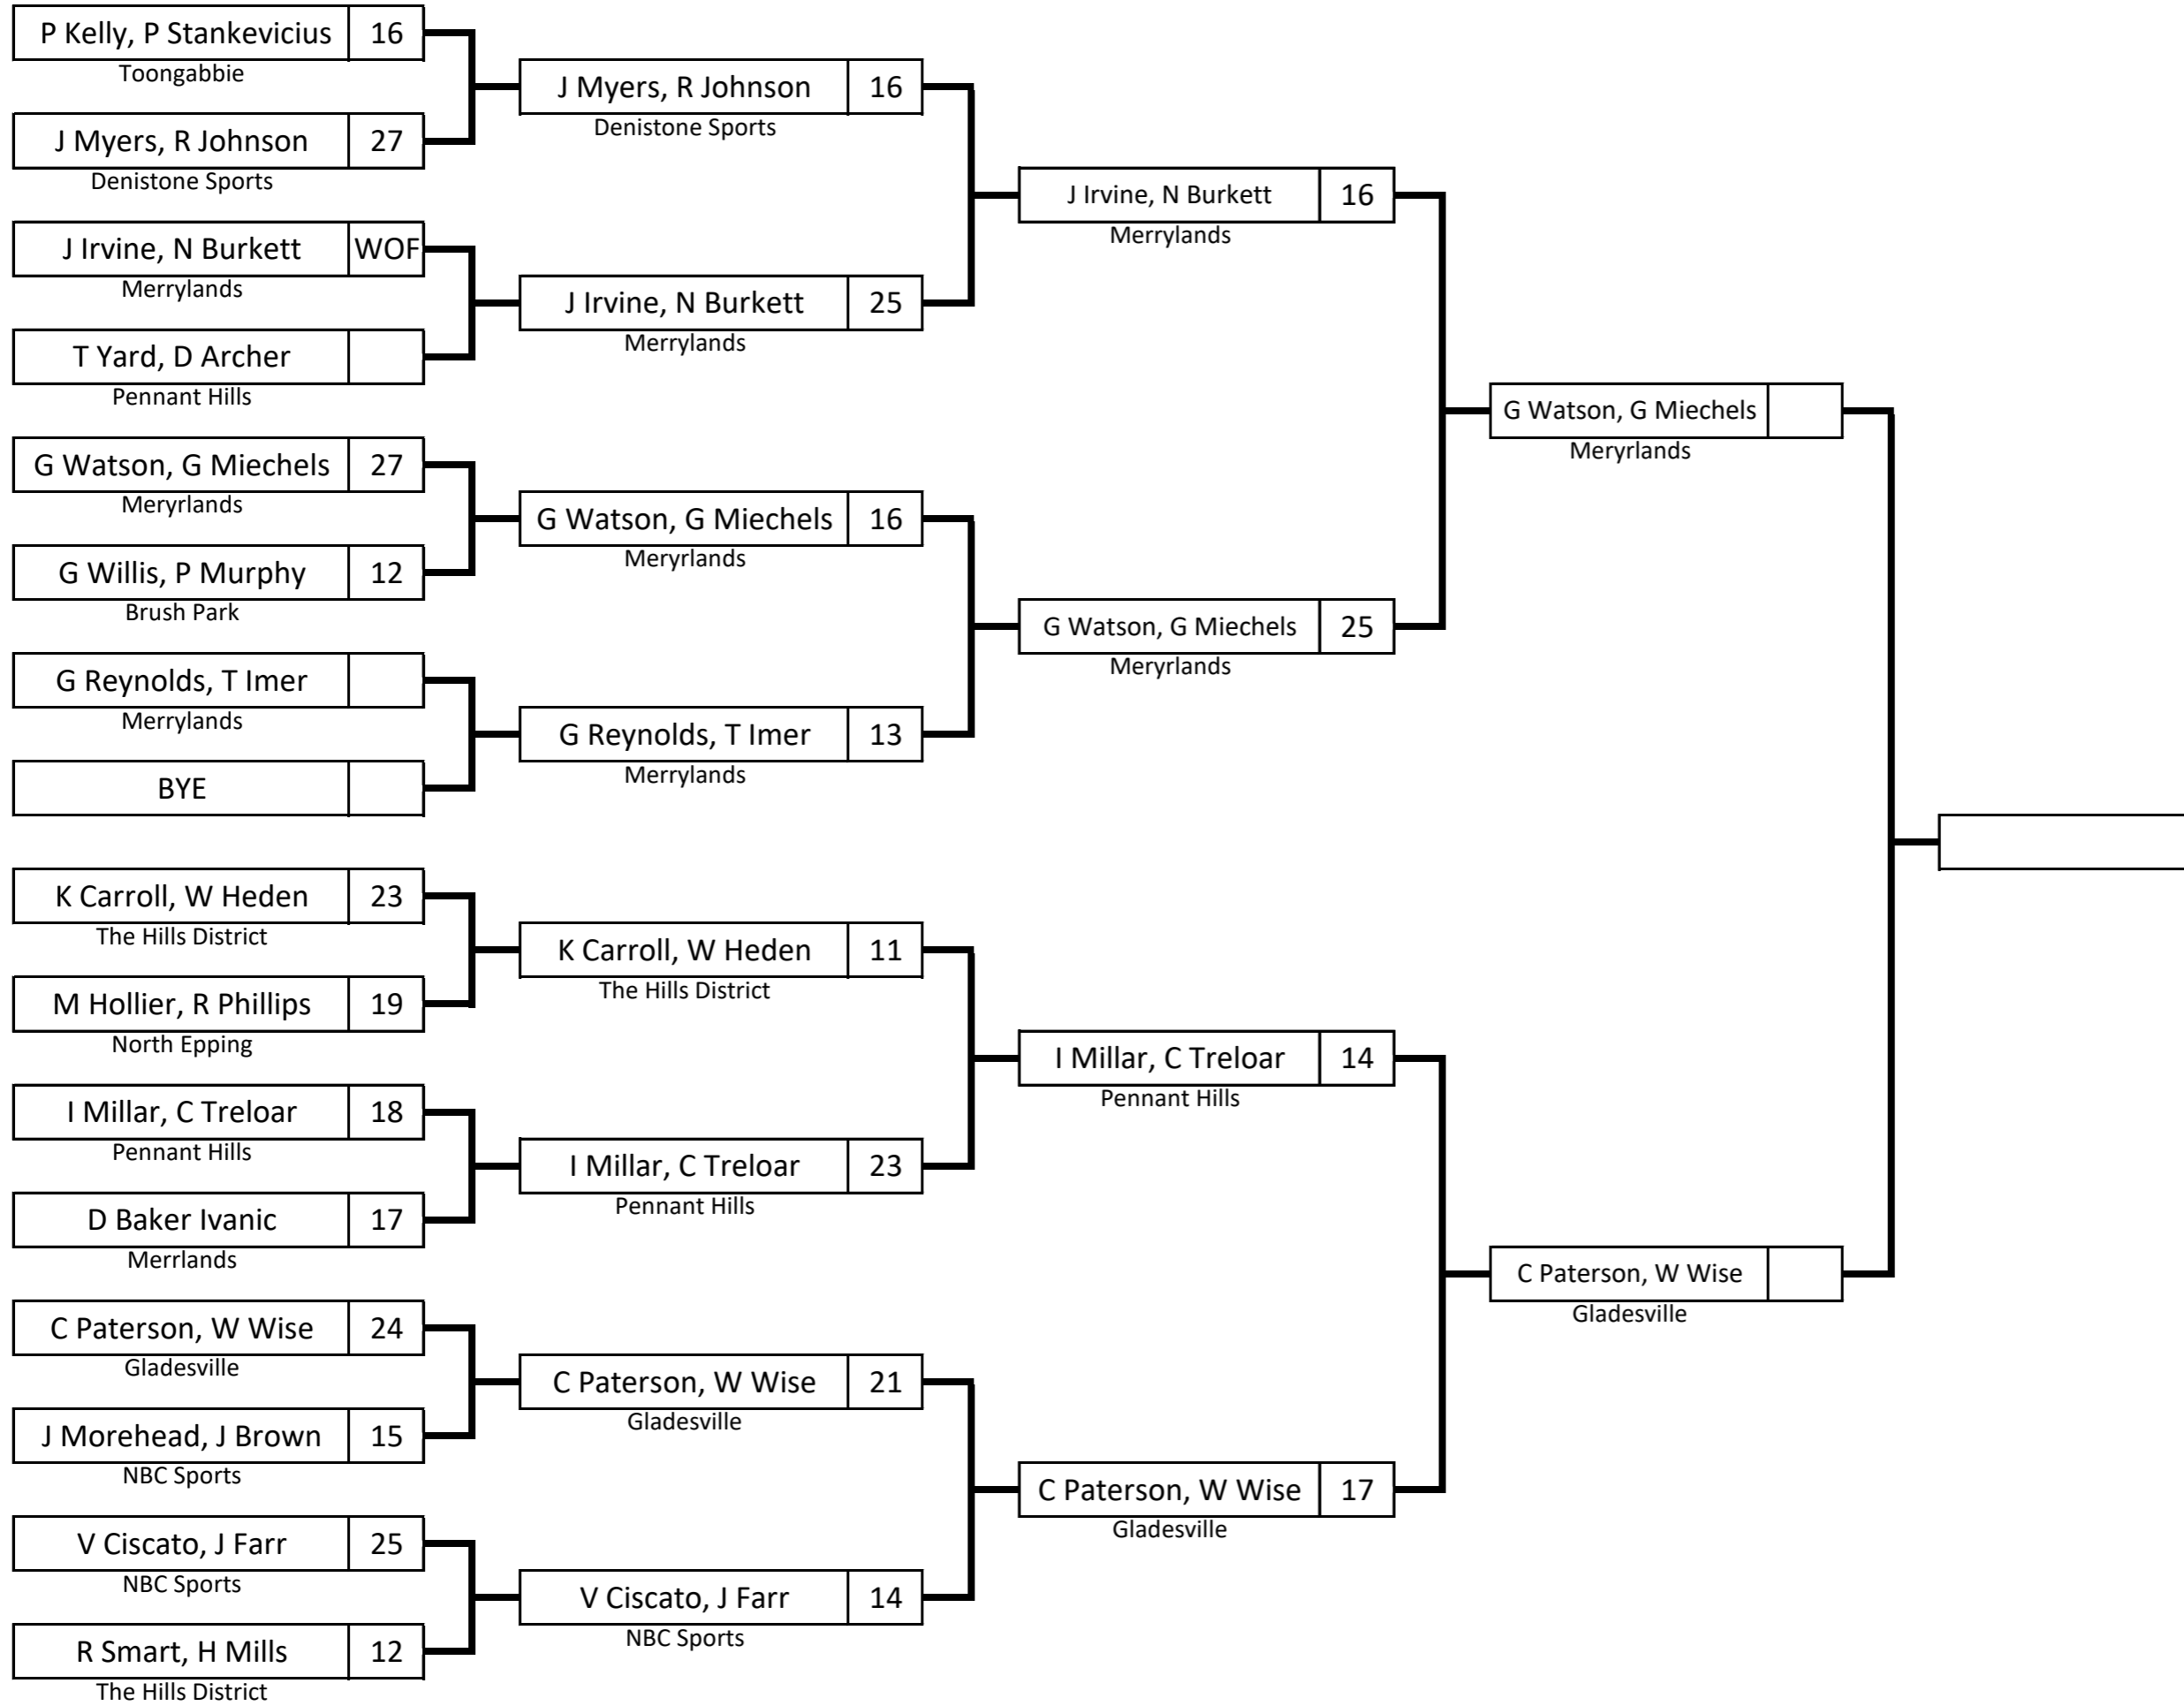

# 2018 Senior Pairs - Sectional Play

Section 1      Venue: Brush Park

	<b>Round 1</b>	<b>Round 2</b>	<b>Semi - Finals</b>	<b>Final</b>	<b>Winner</b>
Date:	24-Feb-18	24-Feb-18	25-Feb-18	25-Feb-18	
Time:	8.40am	12.40pm	8.40am	12.40pm	

	<b>Round 1</b>	<b>Round 2</b>	<b>Semi - Finals</b>	<b>Final</b>	<b>Winner</b>
Date:	24-Feb-18	24-Feb-18	25-Feb-18	25-Feb-18	
Time:	8.40am	12.40pm	8.40am	12.40pm	

# 2018 Senior Pairs - Post-Sectional Finals

-Section Finals      Venue: Merrylands

## Semi-Finals