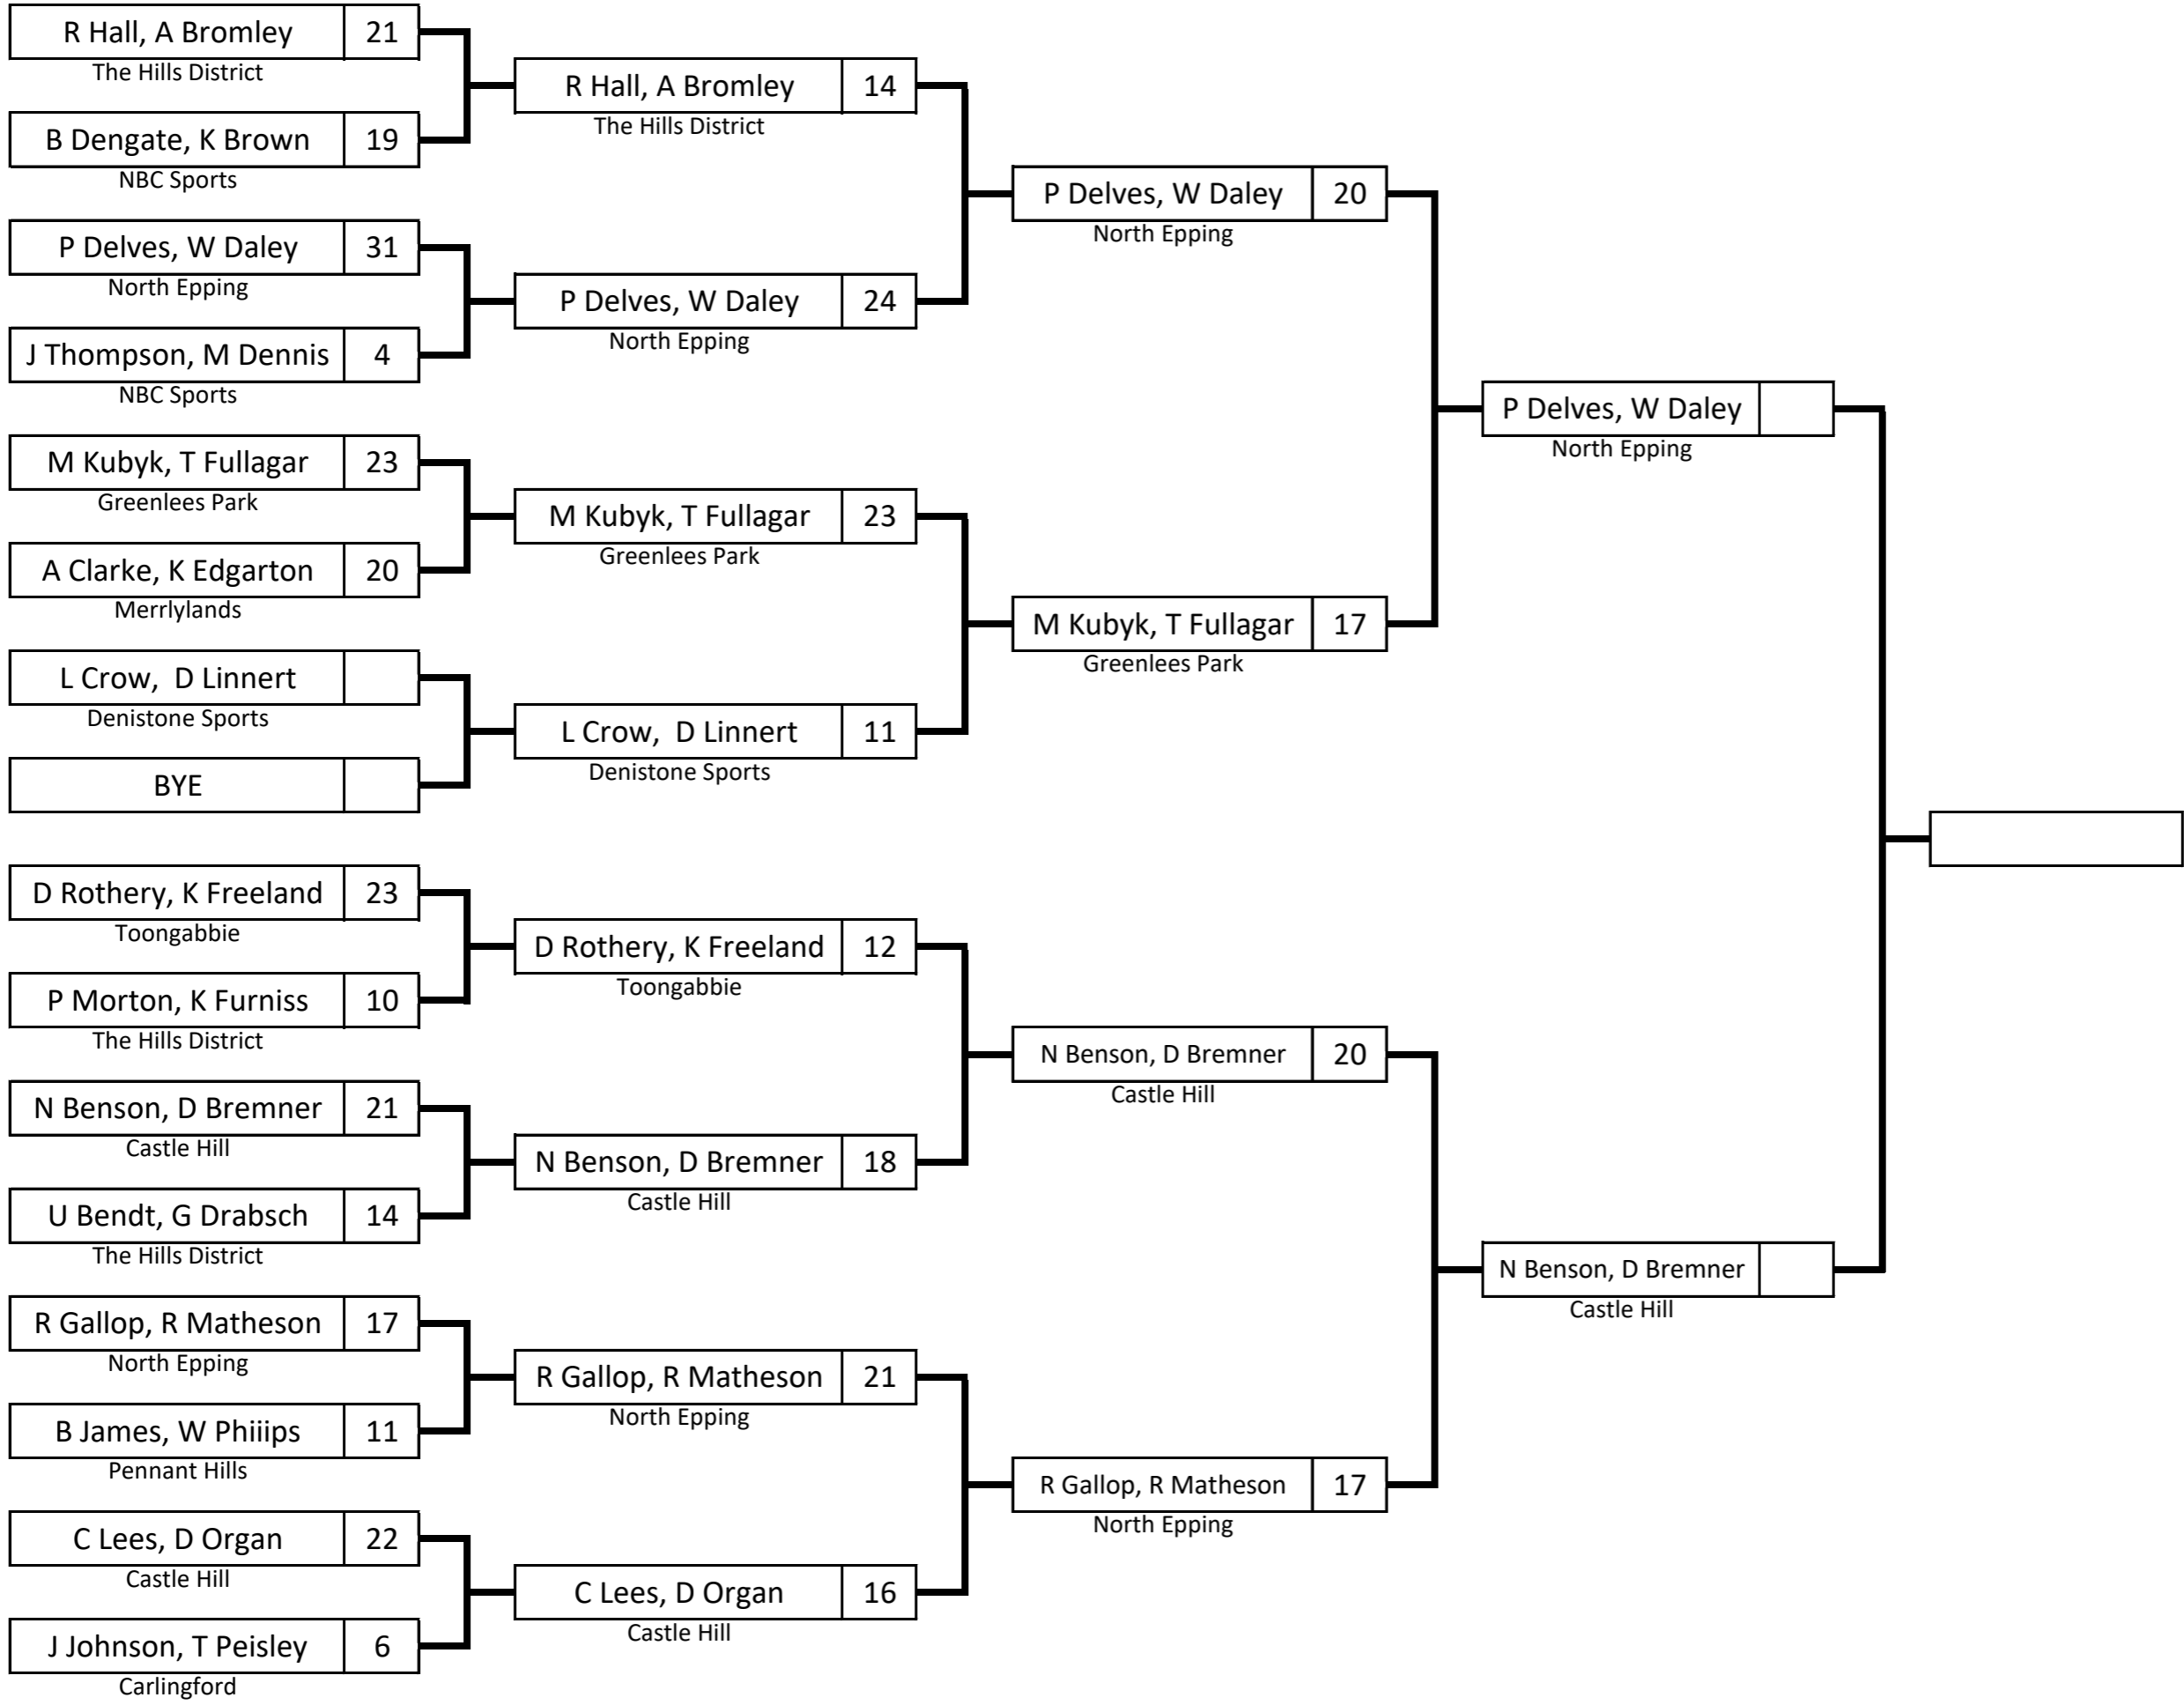

# 2018 Senior Pairs - Sectional Play

Section 1      Venue: Brush Park

	<b>Round 1</b>	<b>Round 2</b>	<b>Semi - Finals</b>	<b>Final</b>	<b>Winner</b>
Date:	24-Feb-18	24-Feb-18	25-Feb-18	25-Feb-18	
Time:	8.40am	12.40pm	8.40am	12.40pm	

	<b>Round 1</b>	<b>Round 2</b>	<b>Semi - Finals</b>	<b>Final</b>	<b>Winner</b>
Date:	24-Feb-18	24-Feb-18	25-Feb-18	25-Feb-18	
Time:	8.40am	12.40pm	8.40am	12.40pm	

# 2018 Senior Pairs - Post-Sectional Finals

-Section Finals      Venue: Merrylands