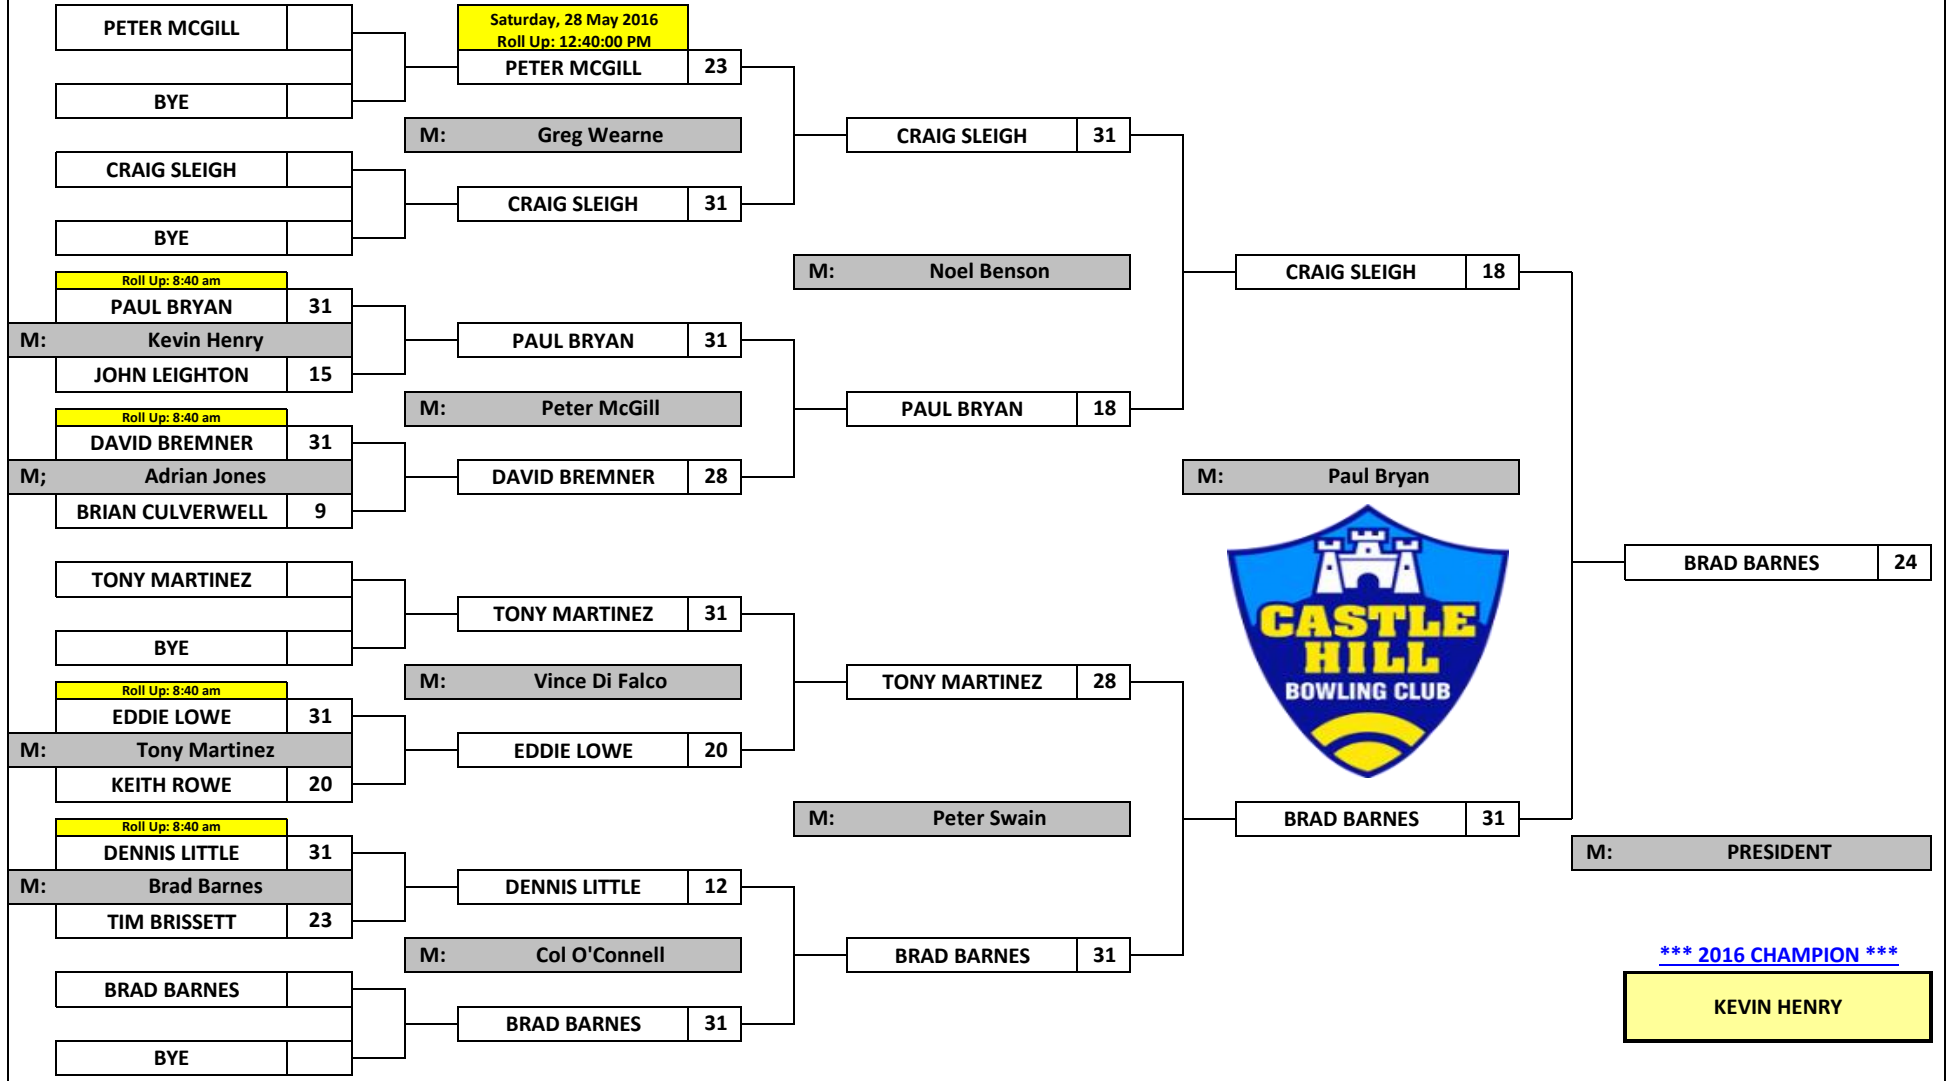

CASTLE HILL BOWLING CLUB

MAJOR SINGLES CHAMPIONSHIP

2016

SECTION: 1

Round 1
Sunday, 29 May 2016
Roll Up: 12:40:00 PM

Round 2
Saturday, 25 June 2016
Roll Up: 12:40:00 PM

Round 3
Sunday, 26 June 2016
Roll Up: 12:40:00 PM

Semi Finals
Sunday, 3 July 2016
Roll Up: 12:40:00 PM

FINAL
Sat 6th Aug pm