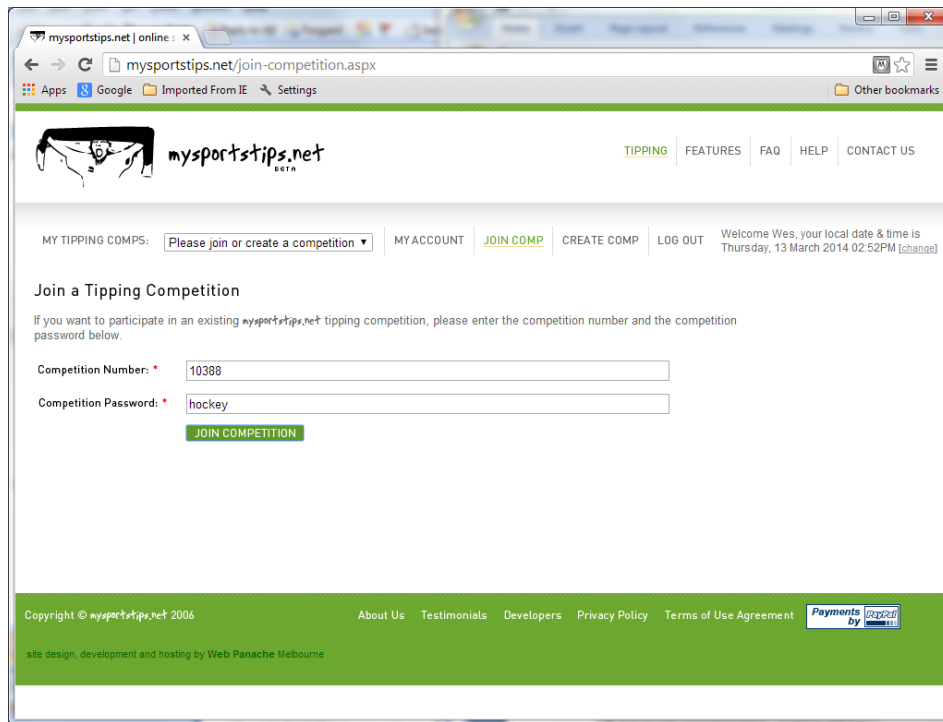

Once you are registered you will be able to join the tipping competition.

Click on the “Join a tipping competition”

Enter the competition number and password and click join competition

Competition Number: 10388

Competition Password: hockey

You have now successfully joined the competition.

How to entering your tips each week:

Go to the mysportstips website and login using your email address and password.

Click on the Competition – HockeyIllawarra South Coast 2014 and the tipping competition ladder will be displayed.