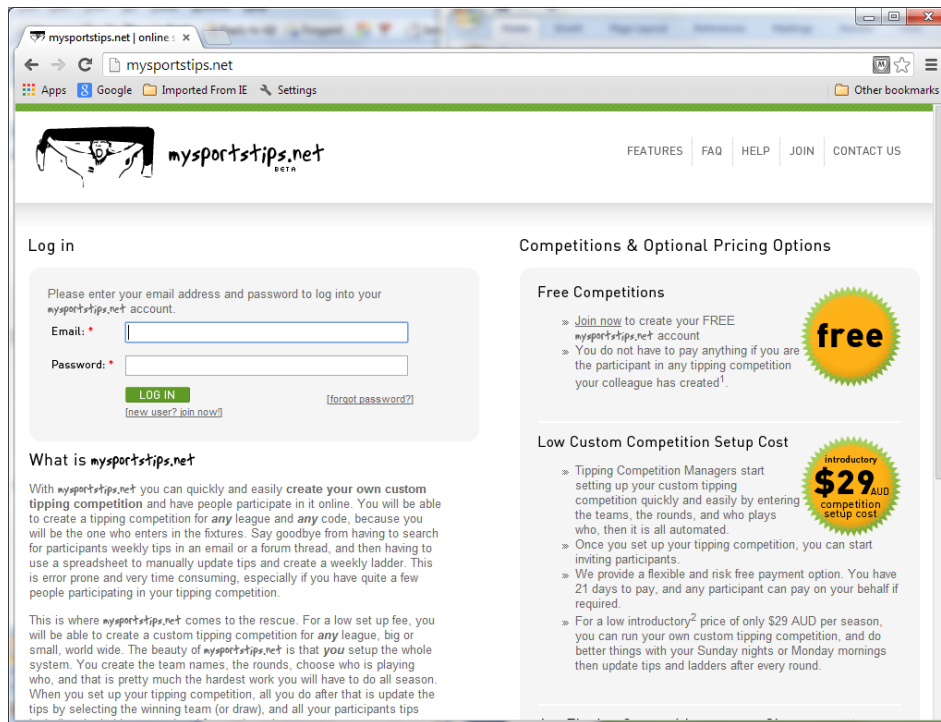

Once you are registered you will be able to join the tipping competition.

Click on the “Join a tipping competition”

Enter the competition number and password and click join competition

Competition Number: 10388