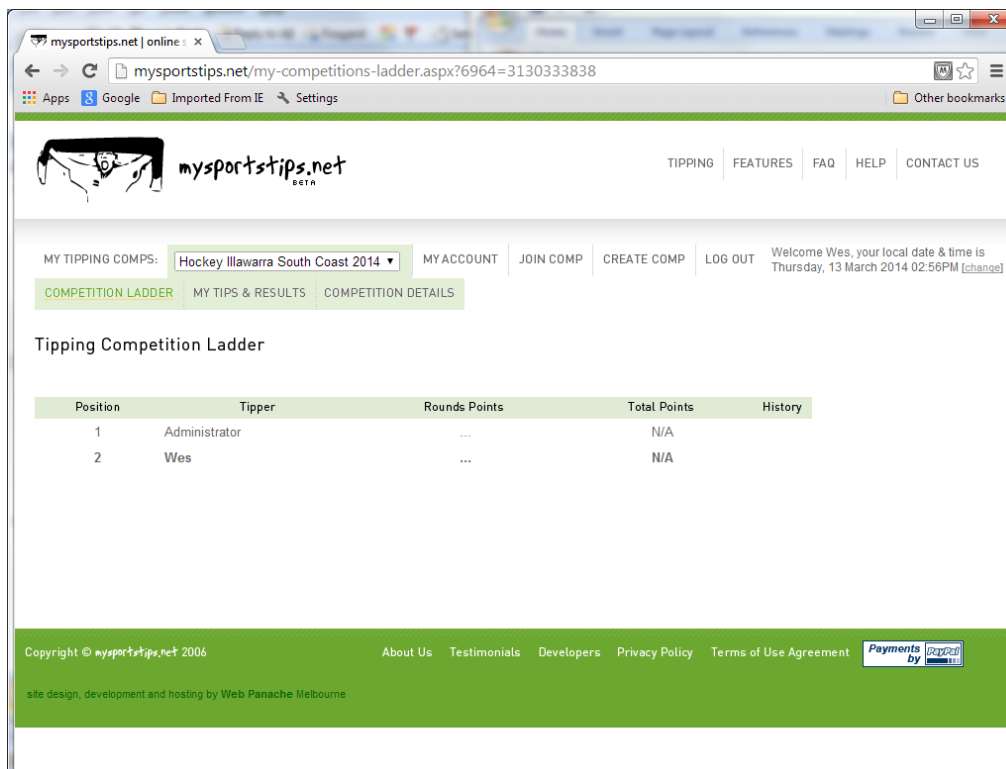

Competition Password: hockey

You have now successfully joined the competition.

How to entering your tips each week:

Go to the mysportstips website and login using your email address and password.

Click on the Competition – HockeyIllawarra South Coast 2014 and the tipping competition ladder will be displayed.