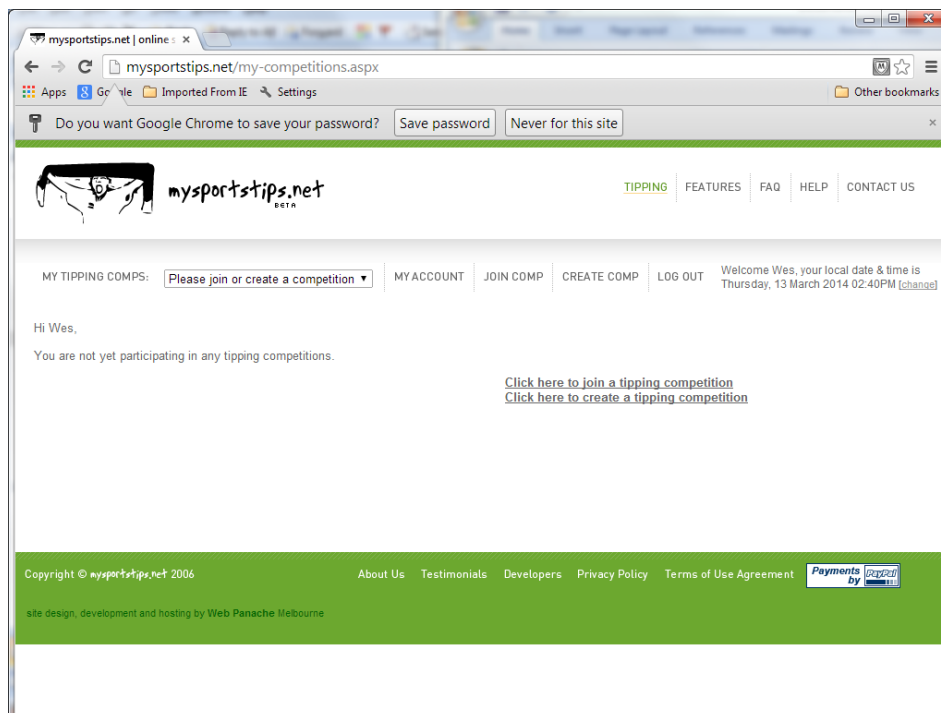

Once you are registered you will be able to join the tipping competition.

Click on the “Join a tipping competition”

Enter the competition number and password and click join competition

Competition Number: 10388