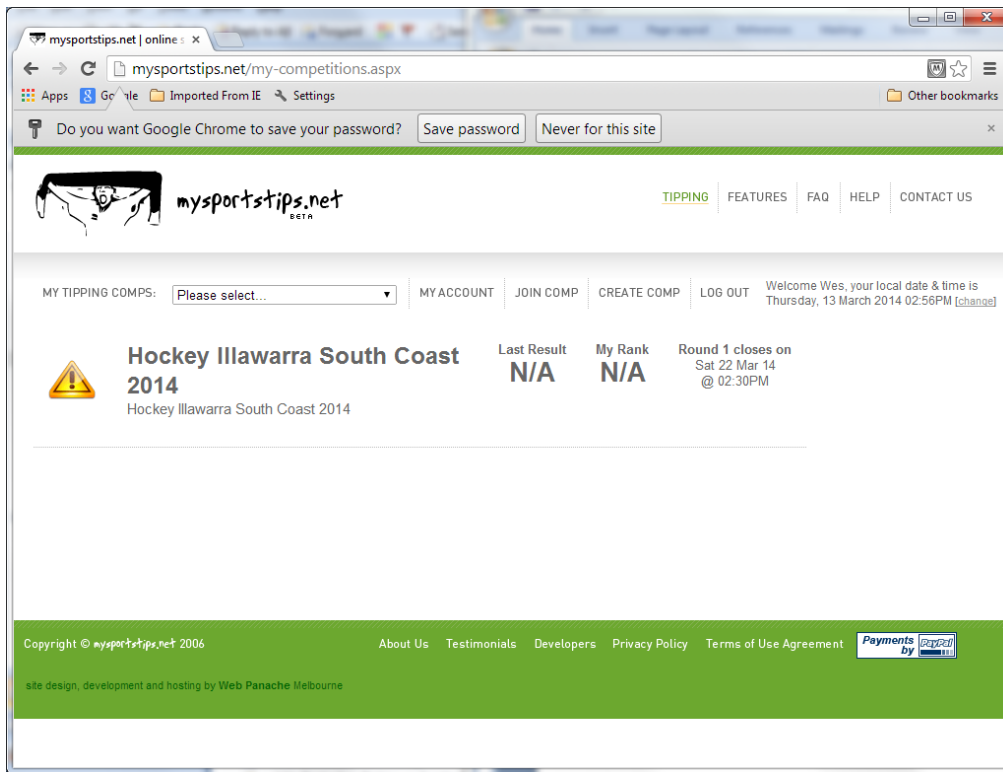

Once you are registered you will be able to join the tipping competition.

Click on the “Join a tipping competition”

Enter the competition number and password and click join competition

Competition Number: 10388

Competition Password: hockey

You have now successfully joined the competition.

How to entering your tips each week:

Go to the mysportstips website and login using your email address and password.

Click on the Competition – HockeyIllawarra South Coast 2014 and the tipping competition ladder will be displayed.