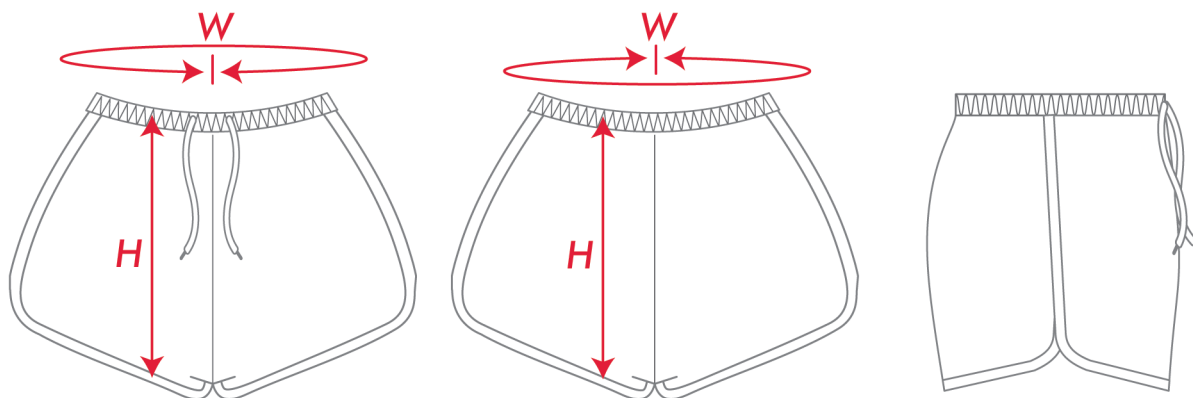

UNISEX RUNNING SHORT

CATEGORY: ATHLETICS

PATTERN REF.: 7810

GENDER: MEN WOMEN UNISEX

SUB REF.: RUNNING SHORTS

WAIST: ELASTIC POCKETS

CORD

VISUAL:

FRONT

BACK

SIDE

CONSTITUTION: 4pc body (2x left, 2x right)
2pc binding
1x elastic

SIZE CHART

KIDS

SIZE	2	4	6	8	10	12	14	
Width (W) in mm		586	619	643	675	701	749	
Height (H) in mm		267	276	290	303	314	335	

ADULTS

SIZE	S	M	L	XL				
Width (W) in mm	785	820	852	887				
Height (H) in mm	359	382	402	425				