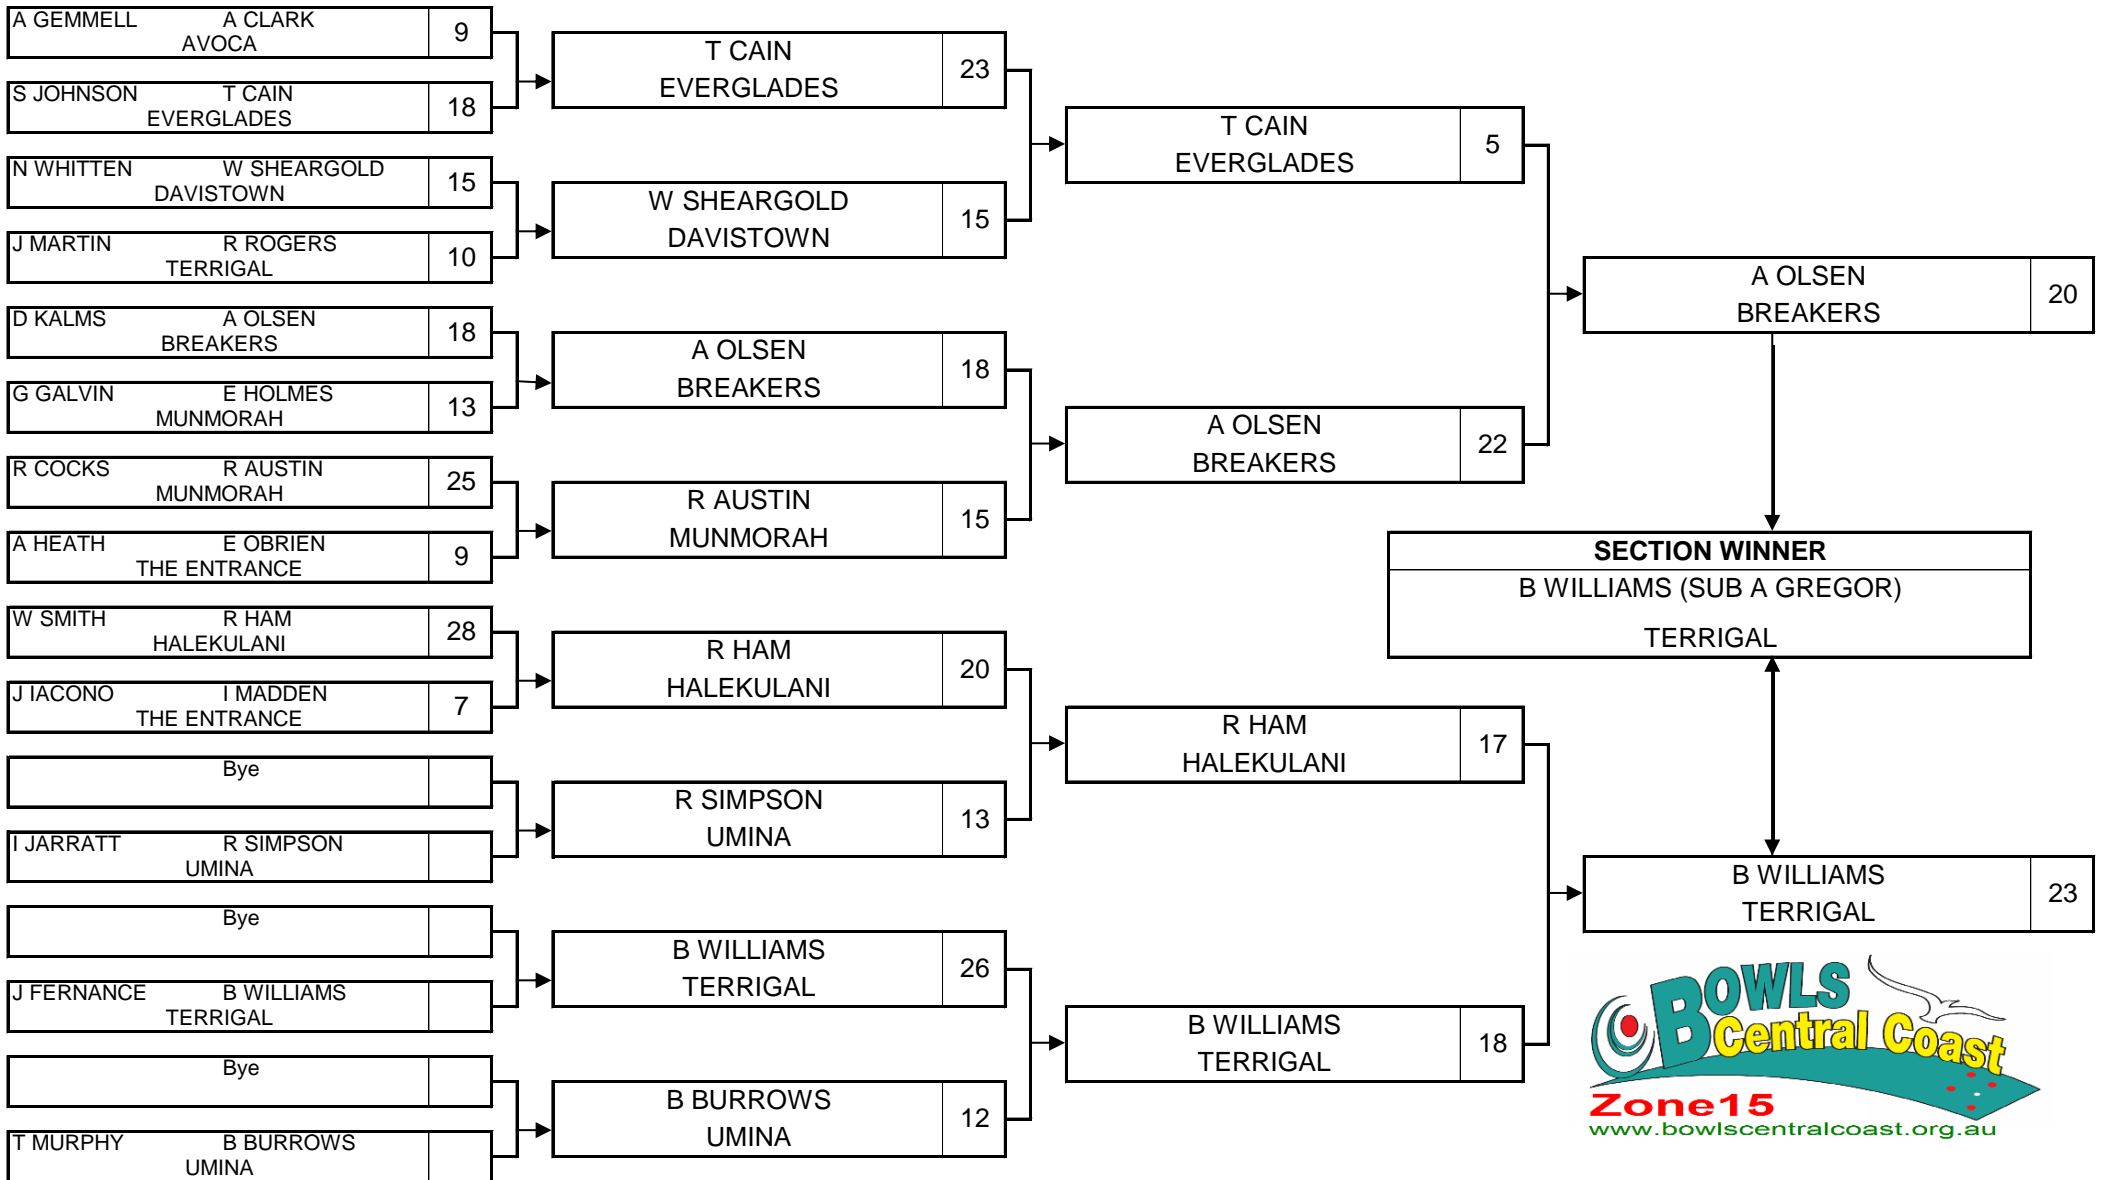

2014 Zone 15 Veteran Pairs Championships - Section 1

Venue: OURIMBAH/LISAROW	Venue: OURIMBAH/LISAROW	Venue: OURIMBAH/LISAROW	Venue: OURIMBAH/LISAROW
Time and date: 10.00am 21st July	Time and date: 10.00am 22nd July	Time and date: 10.00am 23rd July	Time and date: 10.00am 24th July

**Please note:- Trial ends at 9.40am for 10.00pm start.
Each Match will be decided over 18 ends**

2014 Zone 15 Veteran Pairs Championships - Section 2

Venue: OURIMBAH/LISAROW	Venue: OURIMBAH/LISAROW	Venue: OURIMBAH/LISAROW	Venue: OURIMBAH/LISAROW
Time and date: 10.00am 21st July	Time and date: 10.00am 22nd July	Time and date: 10.00am 23rd July	Time and date: 10.00am 24th July