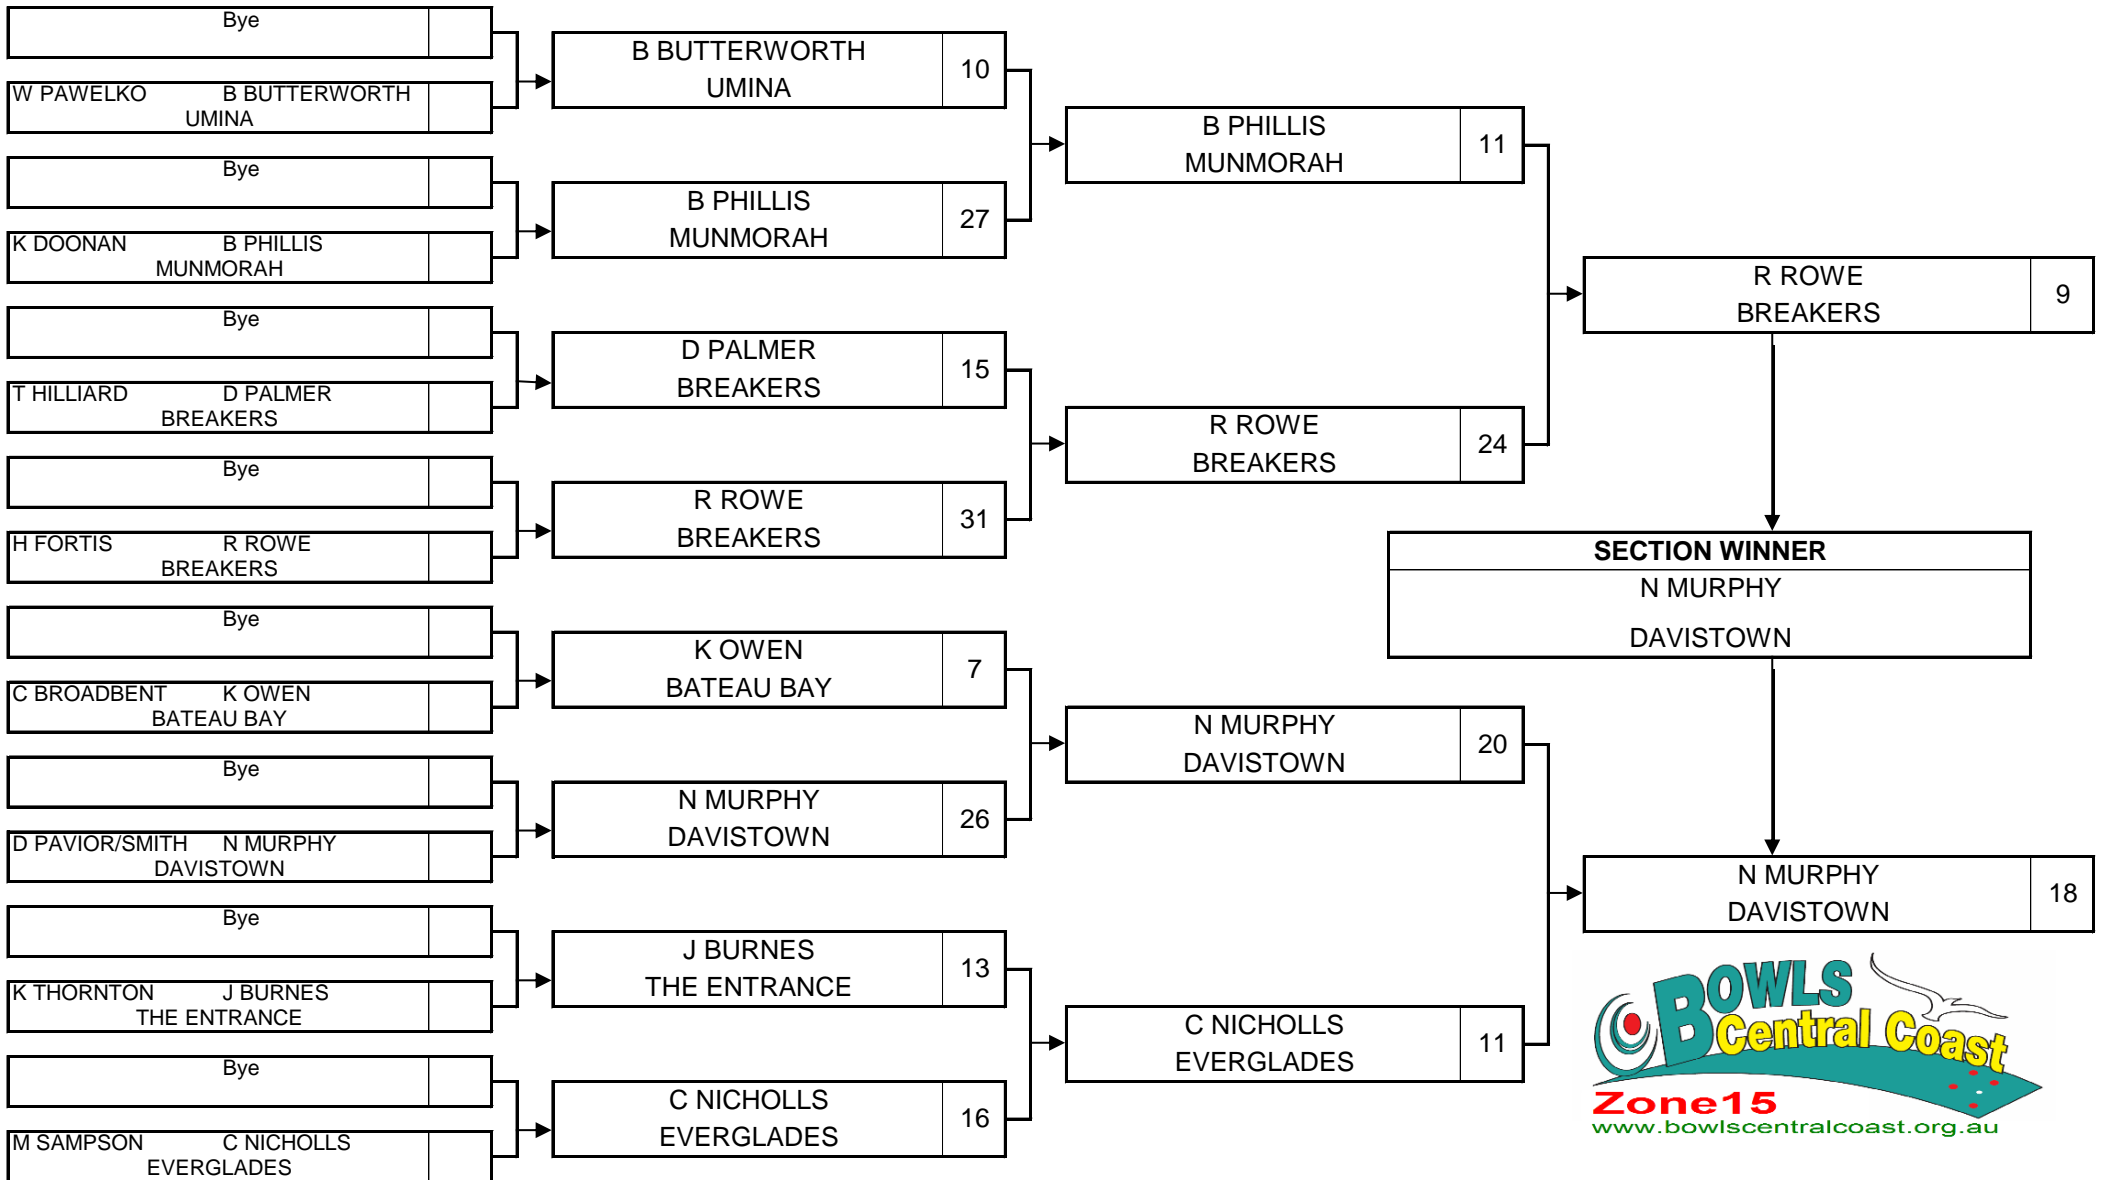

2014 Zone 15 Veteran Pairs Championships - Section 1

Venue: OURIMBAH/LISAROW	Venue: OURIMBAH/LISAROW	Venue: OURIMBAH/LISAROW	Venue: OURIMBAH/LISAROW
Time and date: 10.00am 21st July	Time and date: 10.00am 22nd July	Time and date: 10.00am 23rd July	Time and date: 10.00am 24th July

**Please note:- Trial ends at 9.40am for 10.00pm start.
Each Match will be decided over 18 ends**

2014 Zone 15 Veteran Pairs Championships - Section 2

Venue: OURIMBAH/LISAROW	Venue: OURIMBAH/LISAROW	Venue: OURIMBAH/LISAROW	Venue: OURIMBAH/LISAROW
Time and date: 10.00am 21st July	Time and date: 10.00am 22nd July	Time and date: 10.00am 23rd July	Time and date: 10.00am 24th July

Please note:- Trial ends at 9.40am for 10.00pm start.